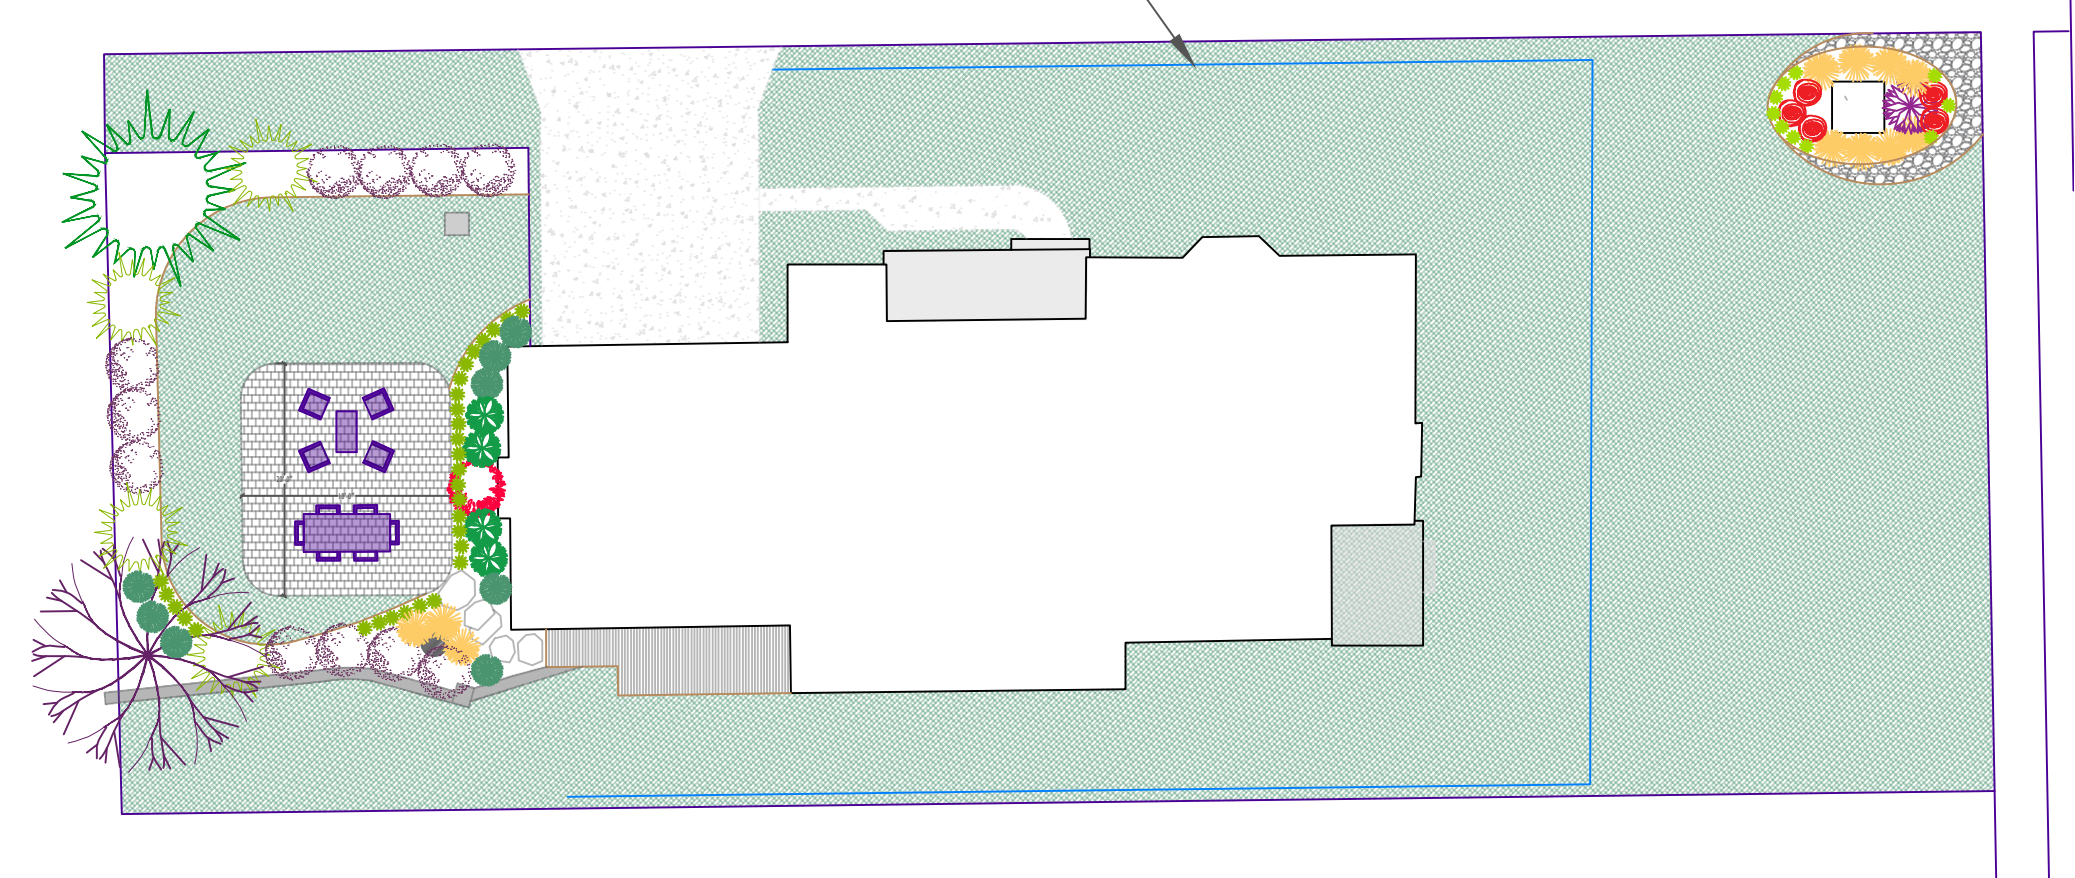

18' x 20' (360 S.F.)
MORTARED BLUESTONE PATIO

20'-0"
18'-0"

- BOBO HYDRANGEA (4)
- FIRE LIGHT HYDRANGEA STD. (1)
- KARL FOERSTER GRASS (3)

CUT IN ARTIFICIAL TURF AROUND THE STEPPING STONES

ADD FILL TO BRING UP GRADE TO DECK - MATCHING LARGE STEPPING STONES TO EXISTING STEP

2 UTILITY BOX PLANT DESIGN FOR DIGIANDOMENICO RESIDENCE

- LARGE CREEK GRAVEL
- VARIEGATED LIRIOPE (10)
- PEACH DRIFT ROSE (5)
- TINKERBELL LILAC ON STD. (1)
- KARL FOERSTER GRASS (8)

APPROXIMATELY 220' LINEAR FT. OF FRENCH DRAIN, DAYLIGHTING AROUND THE SOUTH SIDE OF HOUSE INTO THE DITCH

ONCE WE KNOW IT WORKS WELL, PHASE 2 CAN INCLUDE A SECONDARY PARKING SOLUTION ALONG PRIVATE DRIVE.

3 FRENCH DRAIN DESIGN FOR DIGIANDOMENICO RESIDENCE

LANDSCAPE PLAN
DiGiandomenico Residence
1411 Herschel Ave.
Cincinnati, Ohio 45208