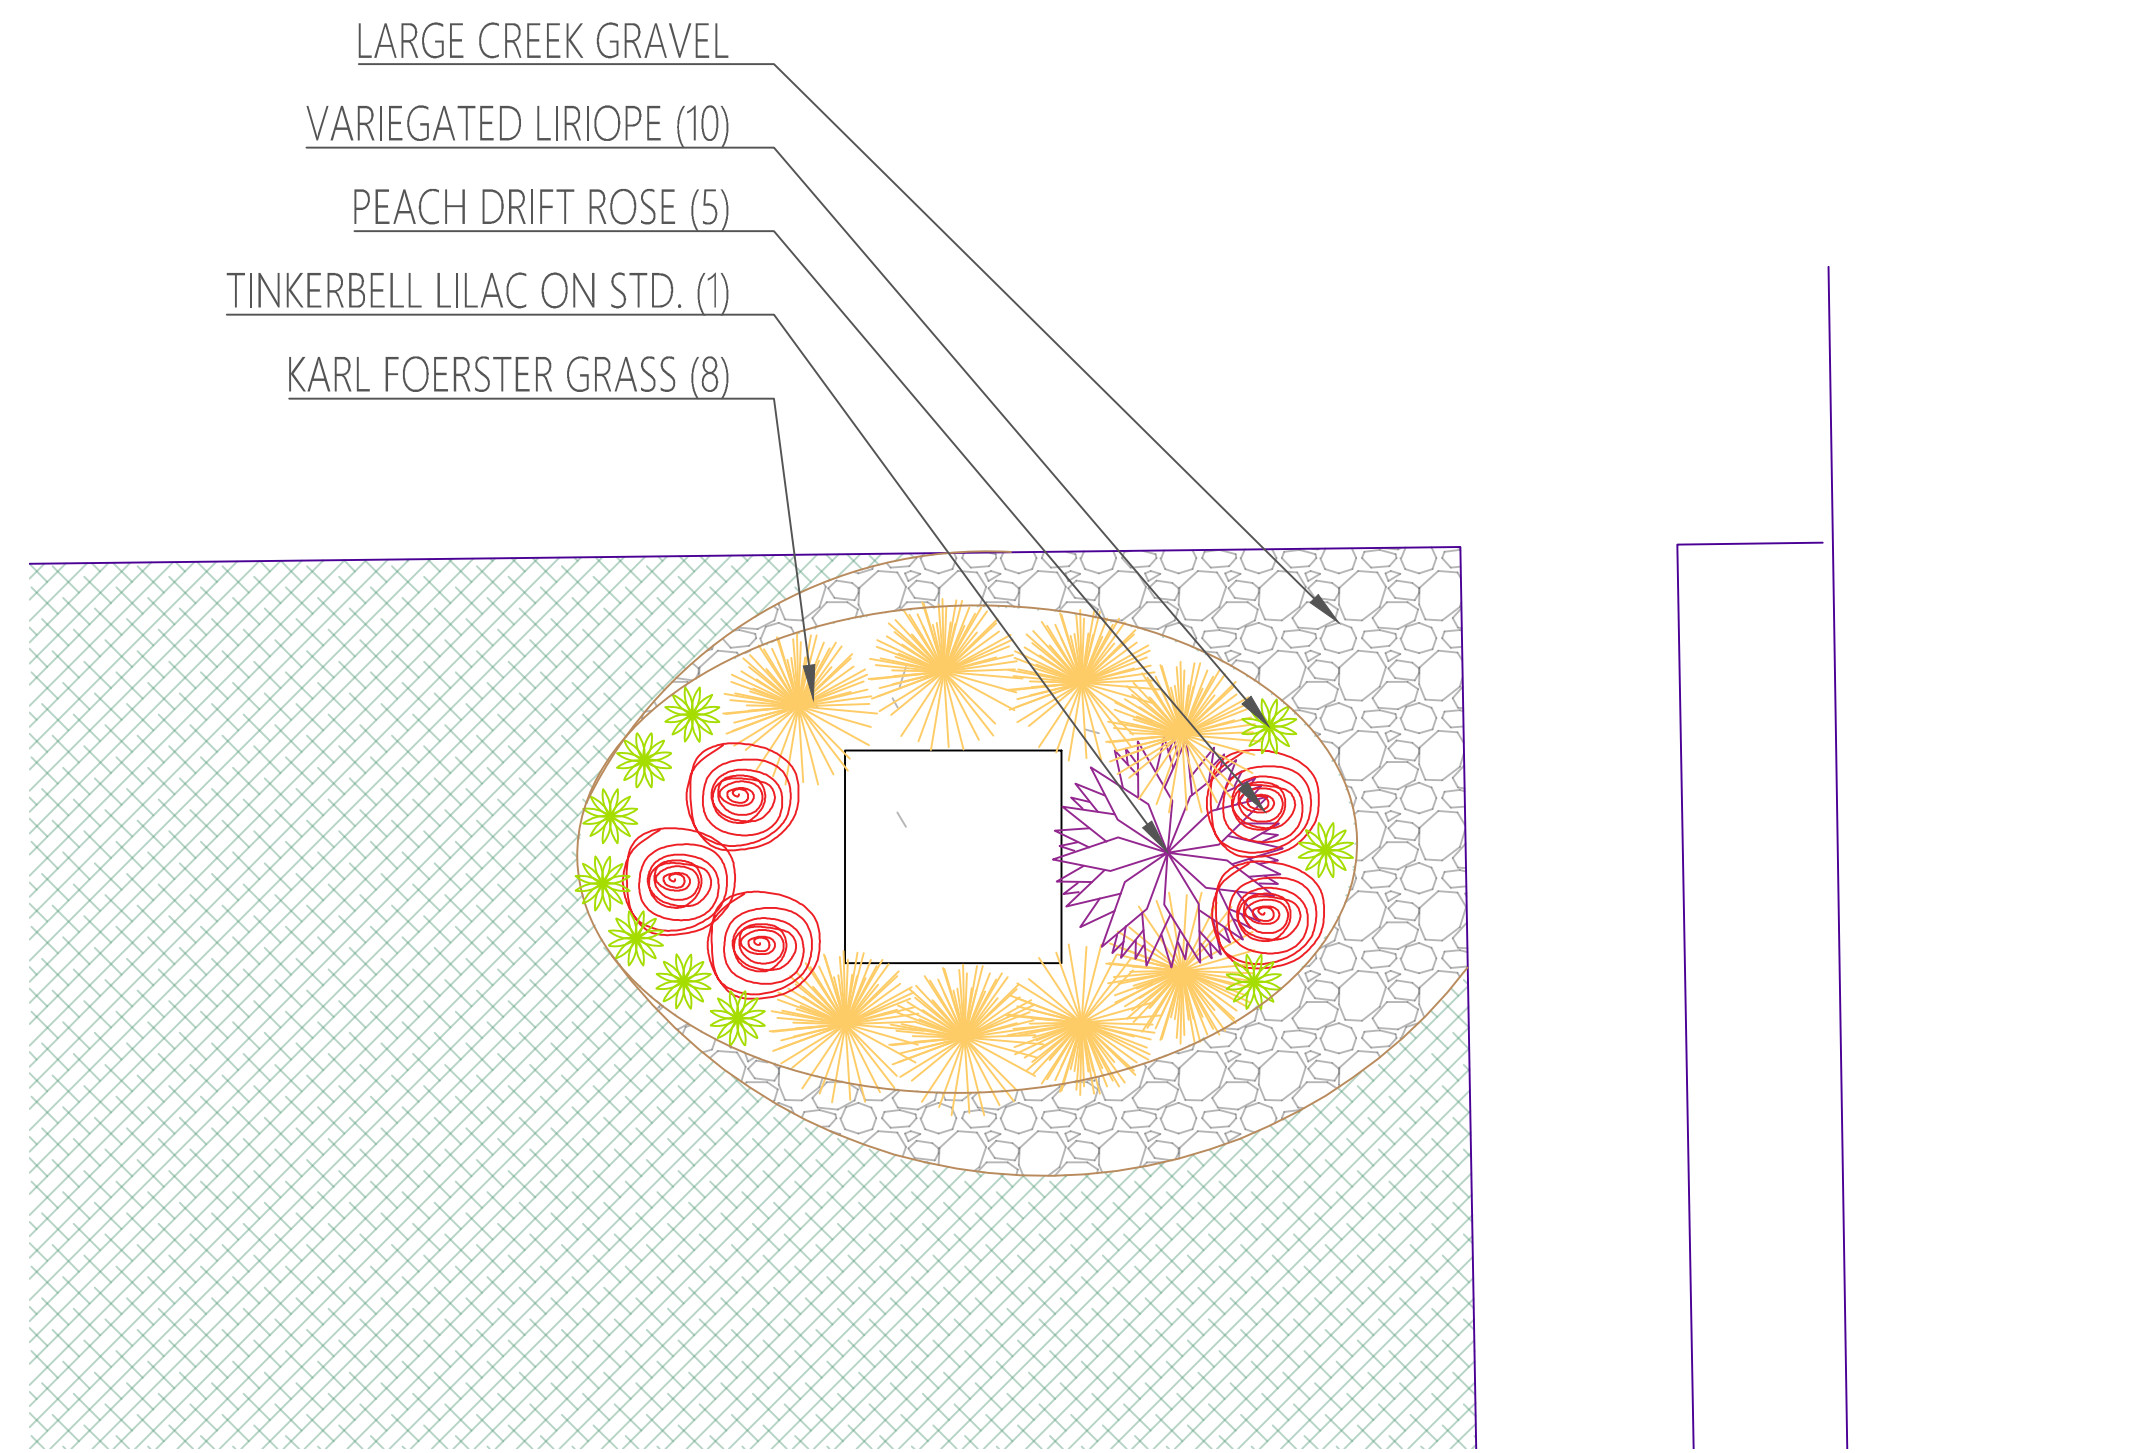

1 BACK YARD DESIGN FOR DIGIANDOMENICO RESIDENCE

- GREEN GIANT ARBOVITAE (1)
- GOLD SPIRE ARBOVITAE (4)
- WINTERHUR VIBURNUM (11)

- GREEN GEM BOXWOOD (8)
- VARIEGATED LIRIOPE (30)
- BRACKENS BROWN MAGNOLIA (1)

18' x 20' (360 S.F.)
MORTARED BLUESTONE PATIO

20'-0"
18'-0"

- BOBO HYDRANGEA (4)
- FIRE LIGHT HYDRANGEA STD. (1)
- KARL FOERSTER GRASS (3)

CUT IN ARTIFICIAL TURF AROUND THE STEPPING STONES

ADD FILL TO BRING UP GRADE TO DECK - MATCHING LARGE STEPPING STONES TO EXISTING STEP

2 UTILITY BOX PLANT DESIGN FOR DIGIANDOMENICO RESIDENCE

- LARGE CREEK GRAVEL
- VARIEGATED LIRIOPE (10)
- PEACH DRIFT ROSE (5)
- TINKERBELL LILAC ON STD. (1)
- KARL FOERSTER GRASS (8)

APPROXIMATELY 220' LINEAR FT. OF FRENCH DRAIN, DAYLIGHTING AROUND THE SOUTH SIDE OF HOUSE INTO THE DITCH

ONCE WE KNOW IT WORKS WELL, PHASE 2 CAN INCLUDE A SECONDARY PARKING SOLUTION ALONG PRIVATE DRIVE.

3 FRENCH DRAIN DESIGN FOR DIGIANDOMENICO RESIDENCE

LANDSCAPE PLAN
DiGiandomenico Residence
1411 Herschel Ave.
Cincinnati, Ohio 45208